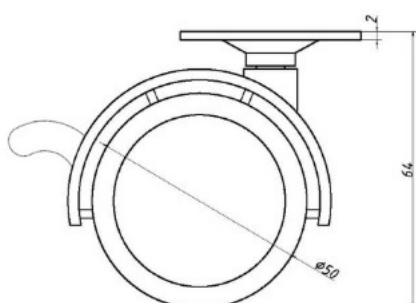

PRODUCT SHEET

Description:

Twin Castor "Lecco" $\varnothing 50$ mm, Grey PU Track, W/Brake, BLK PA , MH 64mm, Plate:42x42mm, cc:32x32mm, $\varnothing 5$ mm Holes, 2mm Steel, ZP, Grey PU Tyre & Black PA Core, Wheel Width 45mm, Dynamic, Load Capacity 30KG, Static Load Capacity:50 kg

Item number:

08.04.099-5

Units	Box	Carton	HS Code	Barcode
Pcs.	4	200	8302200090	 5704866528221

SISO A/S

Mileparken 11
DK-2740 Skovlunde
Denmark
VAT: DK24786013

Phone +45 45 830 900

www.siso.dk
siso@siso.dk

Danske Bank
Nytorv Branch
Copenhagen
SWIFT: DABADKKK

Account no.
4180 3112 112936
IBAN Account
DK7230003112112936