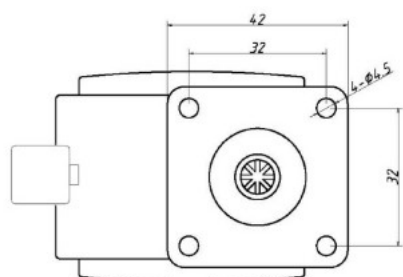

## Description:

Twin Castor "Lecco"  $\varnothing 50$ mm, Grey PU Track, W/Brake, BLK PA , MH 64mm, Plate:42x42mm, cc:32x32mm,  $\varnothing 5$ mm Holes, 2mm Steel, ZP, Grey PU Tyre & Black PA Core, Wheel Width 45mm, Dynamic, Load Capacity 30KG, Static Load Capacity:50 kg

## Item number:

08.04.099-5

Units	Box	Carton	HS Code	Barcode
Pcs.	4	200	8302200090	 5704866528221